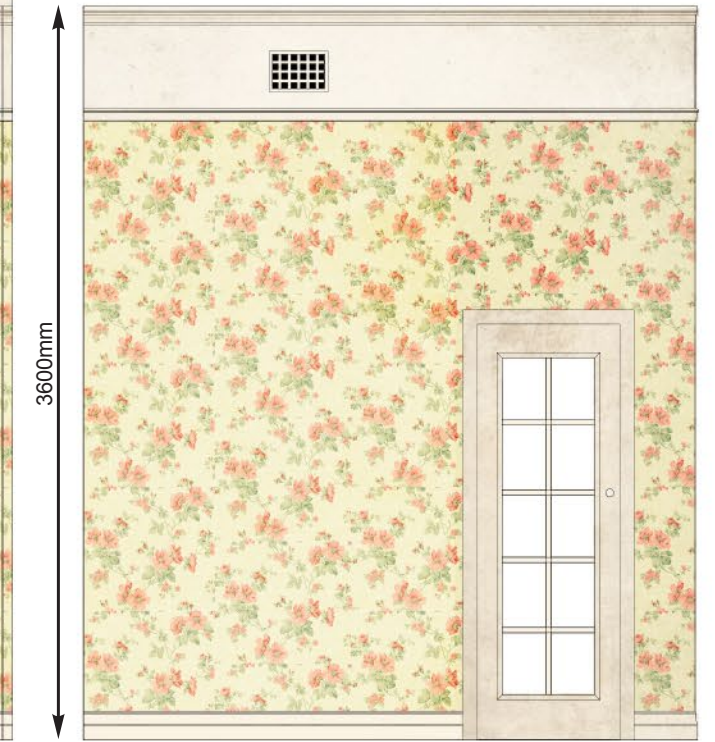

**SUMMER OF THE
SEVENTEENTH DOLL**

MODEL

ELEVATION - HALLWAY WALL

ELEVATION - BACK WALL & HALLWAY WALL

ELEVATION LIVING ROOM

ELEVATION LIVING ROOM

ELEVATION - EXTERIOR OP

ELEVATION - EXTERIOR P

SUMMER OF THE SEVENTEENTH DOLL

SCENIC REFERENCE

ALL SURFACES AGED

- FLORAL WALLPAPER (SUPPLIED)
- CREAM MOULDINGS & DOORS
- PALE GREEN/CREAM WALLS
- GREY AGED EXTERIOR
- DARK TIMBER STAIRS
- DARK TIMBER FLOOR (NOT SHOWN HERE)
- TERRAZO FLOOR EXTERIOR (NOT SHOWN)

NOT TO SCALE

SUMMER OF THE SEVENTEENTH DOLL

SCENIC REFERENCE

- GREY AGED EXTERIOR
- DARK TIMBER STAIRS
- DARK TIMBER FLOOR
- TERRAZO FLOOR EXTERIOR

NOT TO SCALE